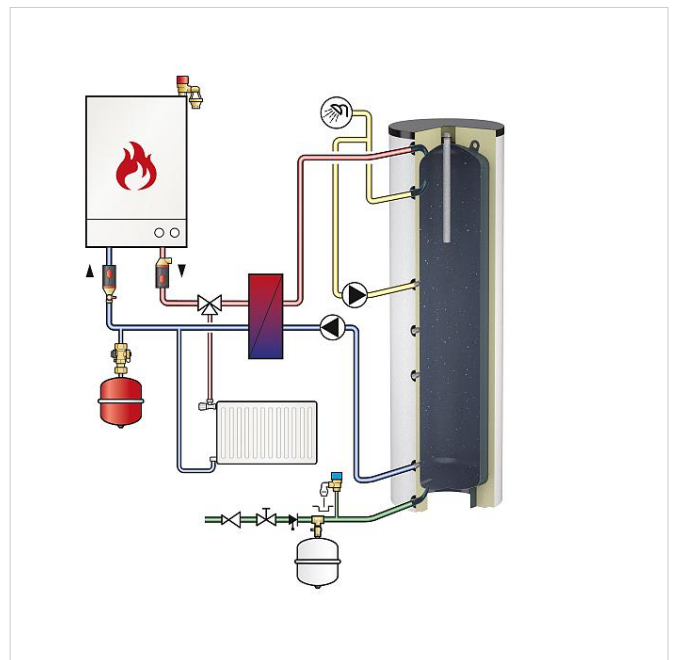

Advantages

- High-quality glass lining according to DIN 4753/part 3 for hygienic hot water production and optimum corrosion protection in combination with a no-maintenance or Mg anode (standard from 1,500 litres).
- Including adjustable feet for accurate levelling.
- Suitable for connecting external heat exchangers.
- Connections for thermostat - thermometer - circulation.
- Cleaning & inspection flange DN 110 at the side (LS 1500 - 3000 also at the top side).

Technical information

- Maximum working pressure: 10 bar.
- Maximum working temperature: 95 °C.
- Insulation:

Standard colours: white (RAL 9010) and white aluminium (RAL 9006).

Including EPS insulating mantle (fire category B1) with a polypropylene outer shell (fire category B2).