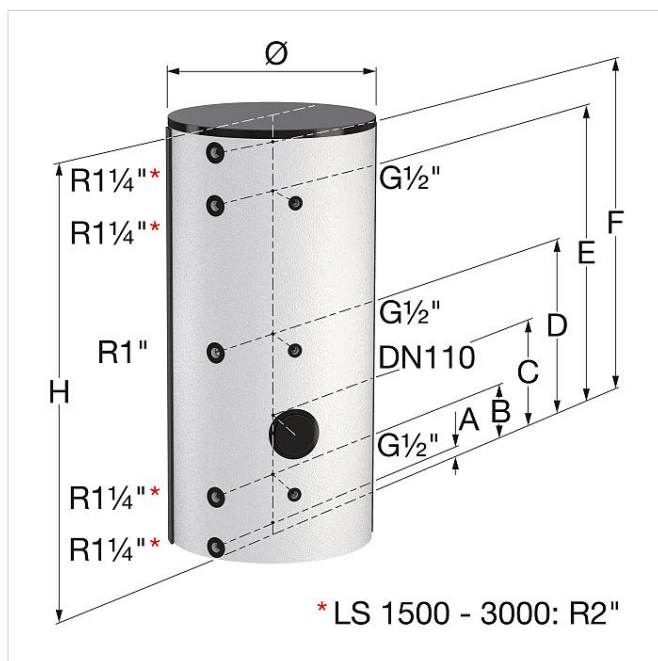

Product Data Sheet (2020-10-07)

LS 500 - 3000

Storage vessel for potable hot water, for use in systems in which heat can be exchanged by external heat exchangers.

Type	Capacity [l]	Dimensions *			Insulation colour	Weight [kg]	###	Order Code
		Ø [mm]	H [mm]	Tilting height [mm]				
LS 500	500	650	1640	1800	white	125	1	18630
LS 500	500	650	1640	1800	white alu.	125	1	18635
LS 750	750	750	1970	2070	white	190	1	18637
LS 750	750	750	1970	2070	white alu.	190	1	18638
LS 1000	1000	800	2230	2320	white	232	1	18640
LS 1000	1000	800	2230	2320	white alu.	232	1	18641
LS 1500	1500	1000	2320	2480	white	397	1	18643
LS 1500	1500	1000	2320	2480	white alu.	397	1	18644
LS 2000	2000	1100	2440	2600	white	474	1	18646
LS 2000	2000	1100	2440	2600	white alu.	474	1	18647
LS 3000	3000	1200	2830	3000	white	730	1	18654

Advantages

- High-quality glass lining according to DIN 4753/part 3 for hygienic hot water production and optimum corrosion protection in combination with a no-maintenance or Mg anode (standard from 1,500 litres).
- Including adjustable feet for accurate levelling.
- Suitable for connecting external heat exchangers.
- Connections for thermostat - thermometer - circulation.
- Cleaning & inspection flange DN 110 at the side (LS 1500 - 3000 also at the top side).

Technical information

- Maximum working pressure: 10 bar.
- Maximum working temperature: 95 °C.
- Insulation:

Standard colours: white (RAL 9010) and white aluminium (RAL 9006).

Including EPS insulating mantle (fire category B1) with a polypropylene outer shell (fire category B2).