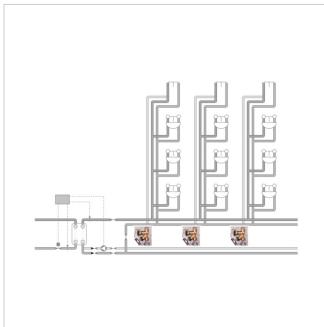

Technical Specifications

- Model: Red brass
- Permissible operating pressure: PB 10 bar
- Max. operating temperature: TB 90 °C
- Flow medium: Domestic water

Type	Conne ction	Nomin al width	Range of setting tempe rature [°C]	Install ed length of valve [mm]		Order Code
NexusValve TW (F) DN15	Rp 1/2"	DN 15	50-60	98	10	M1206328
NexusValve TW (F) DN15	Rp 1/2"	DN 15	30-50	98	10	M1206358
NexusValve TW (F) DN15	Rp 1/2"	DN 15	50-60	98	10	M1206325
NexusValve TW (F) DN20	Rp 3/4"	DN 20	50-60	125	10	M1206365
NexusValve TW (F) DN25	Rp 1"	DN 25	50-60	136	5	M1206405